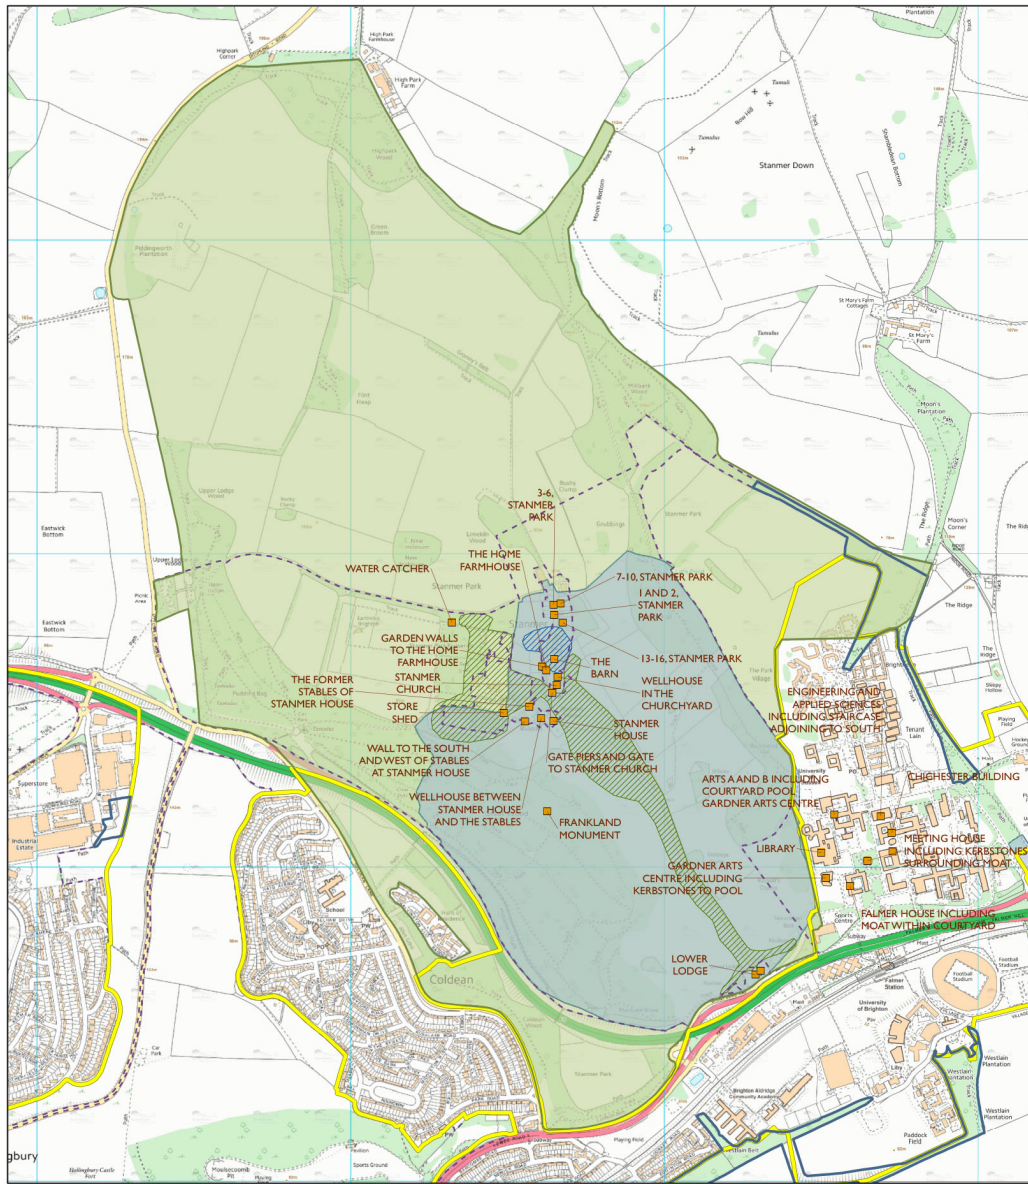

Stanmer Park HLF Projects

Key

South Downs National Park Boundary	Listed Building	Local Nature Reserve
HLF Project Bids	Registered Parks and Gardens	Local Wildlife Site
Home Farm Bid	Conservation Area	
Park Bid		

0 100 200 400 Metres
Scale @ A3 1:12,000
© Crown copyright and database rights 2014 Ordnance Survey 100050083